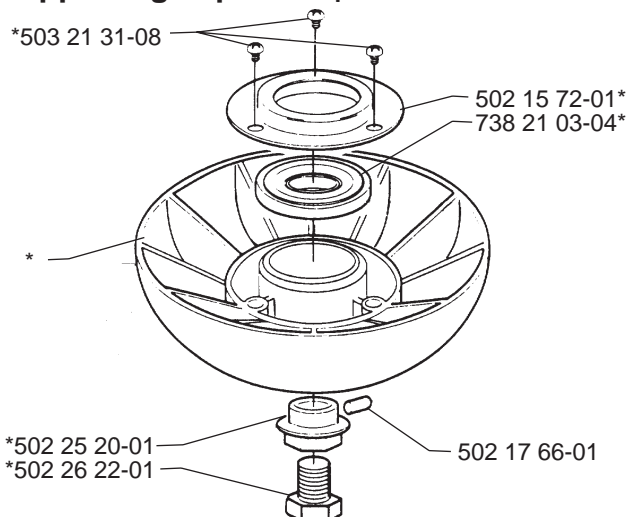

Trimmy S compl 508 01 01-02

Trimmy SII compl 502 26 08-01

Trimmy H2 M10 compl 531 00 38-81
Trimmy H2 M12 compl 531 00 38-64

Trimmy Hit Pro M10 compl 503 78 78-01

Superauto II compl 531 00 38-095

Tri Cut M10x1.25 (300mm) compl 531 00 38-11
Tri Cut M12x1.75 (300mm) compl 531 00 38-24

Trimmy Hit VI L *compl 952 71 55-81

Trimmy Hit VI R *compl 952 70 85-62

Guard compl 502 10 47-01

Guard compl 503 74 50-01

Supporting cup *compl 502 15 70-01

Trimmy cord

Product	Product No.
1,5 mm	
15 m blue	531 00 38-55
10 m reel for 300 S	506 68 26-01
10 m reel for Duo	964 63 57-00
10 st for 6 RC	531 00 38-51
2,0 mm	
15 m green	531 00 38-56
90 m green	531 00 38-57
2,4 mm	
15 m orange	531 00 38-58
90 m orange	531 00 38-59
240 m orange	531 00 38-60
3,0 mm	
15 m red	531 00 38-61
90 m red	531 00 38-62
240 m red	531 00 38-63
3,3 mm	
75 m white	502 26 19-03
Pre cut for Trimmy Fix	
20 strings 2,4 mm	502 13 86-01