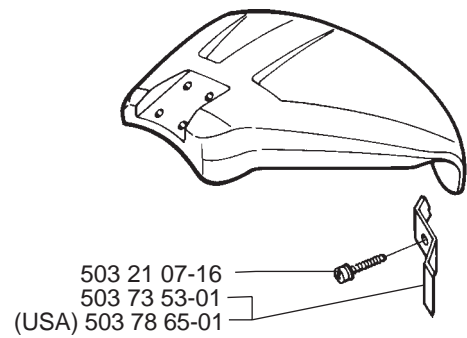

Trimmy Hit VI L *compl 952 71 55-81

Trimmy Hit VI R *compl 952 70 85-62

Guard compl 502 10 47-01

Guard compl 503 74 50-01

Supporting cup *compl 502 15 70-01

Trimmy cord

Product	Product No.
1,5 mm	
15 m blue	531 00 38-55
10 m reel for 300 S	506 68 26-01
10 m reel for Duo	964 63 57-00
10 st for 6 RC	531 00 38-51
2,0 mm	
15 m green	531 00 38-56
90 m green	531 00 38-57
2,4 mm	
15 m orange	531 00 38-58
90 m orange	531 00 38-59
240 m orange	531 00 38-60
3,0 mm	
15 m red	531 00 38-61
90 m red	531 00 38-62
240 m red	531 00 38-63
3,3 mm	
75 m white	502 26 19-03
Pre cut for Trimmy Fix	
20 strings 2,4 mm	502 13 86-01