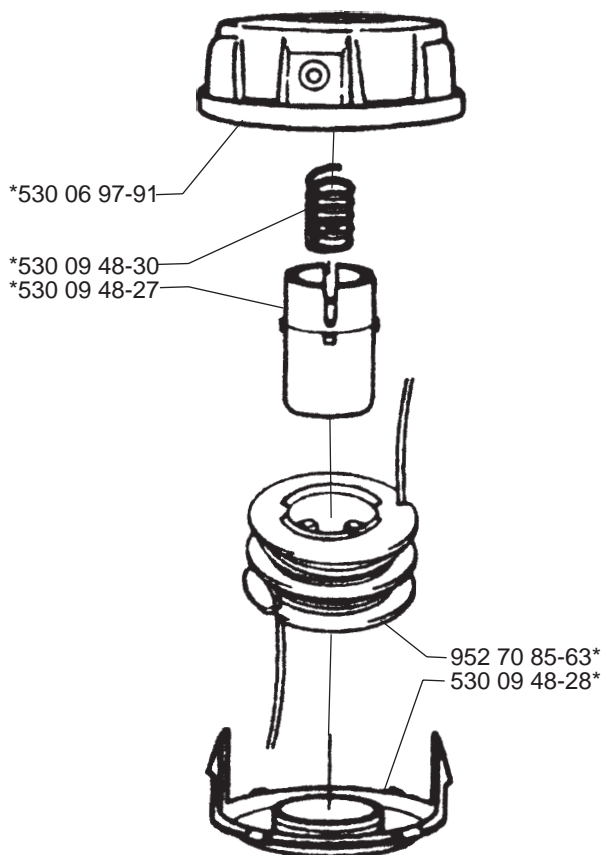

Trimmy S compl 508 01 01-02

Trimmy SII compl 502 26 08-01

Trimmy H2 M10 compl 531 00 38-81
Trimmy H2 M12 compl 531 00 38-64

Trimmy Hit Pro M10 compl 503 78 78-01

Superauto II compl 531 00 38-095

Tri Cut M10x1.25 (300mm) compl 531 00 38-11
Tri Cut M12x1.75 (300mm) compl 531 00 38-24

Trimmy Hit VI L *compl 952 71 55-81

Trimmy Hit VI R *compl 952 70 85-62

Guard compl 502 10 47-01

Guard compl 503 74 50-01

Supporting cup *compl 502 15 70-01

Trimmy cord

Product	Product No.
1,5 mm	
15 m blue	531 00 38-55
10 m reel for 300 S	506 68 26-01
10 m reel for Duo	964 63 57-00
10 st for 6 RC	531 00 38-51
2,0 mm	
15 m green	531 00 38-56
90 m green	531 00 38-57
2,4 mm	
15 m orange	531 00 38-58
90 m orange	531 00 38-59
240 m orange	531 00 38-60
3,0 mm	
15 m red	531 00 38-61
90 m red	531 00 38-62
240 m red	531 00 38-63
3,3 mm	
75 m white	502 26 19-03
Pre cut for Trimmy Fix	
20 strings 2,4 mm	502 13 86-01