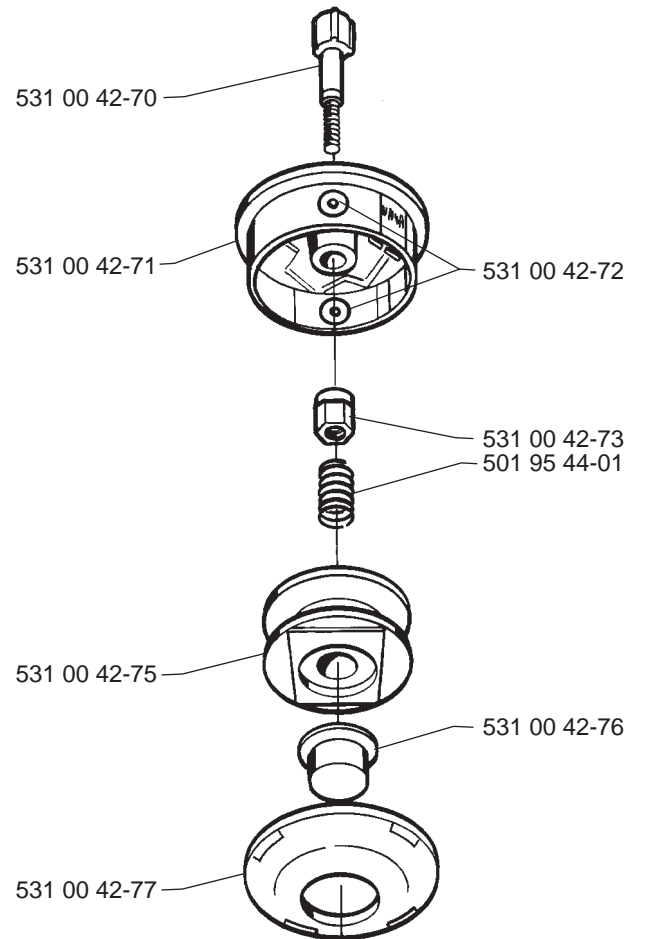

Trimmy S compl 508 01 01-02

Trimmy SII compl 502 26 08-01

Trimmy H2 M10 compl 531 00 38-81
Trimmy H2 M12 compl 531 00 38-64

Trimmy Hit Pro M10 compl 503 78 78-01

Superauto II compl 531 00 38-095

Tri Cut M10x1.25 (300mm) compl 531 00 38-11
Tri Cut M12x1.75 (300mm) compl 531 00 38-24

Trimmy Hit VI L *compl 952 71 55-81

Trimmy Hit VI R *compl 952 70 85-62

Guard compl 502 10 47-01

Guard compl 503 74 50-01

Supporting cup *compl 502 15 70-01

Trimmy cord

Product	Product No.
1,5 mm	
15 m blue	531 00 38-55
10 m reel for 300 S	506 68 26-01
10 m reel for Duo	964 63 57-00
10 st for 6 RC	531 00 38-51
2,0 mm	
15 m green	531 00 38-56
90 m green	531 00 38-57
2,4 mm	
15 m orange	531 00 38-58
90 m orange	531 00 38-59
240 m orange	531 00 38-60
3,0 mm	
15 m red	531 00 38-61
90 m red	531 00 38-62
240 m red	531 00 38-63
3,3 mm	
75 m white	502 26 19-03
Pre cut for Trimmy Fix	
20 strings 2,4 mm	502 13 86-01