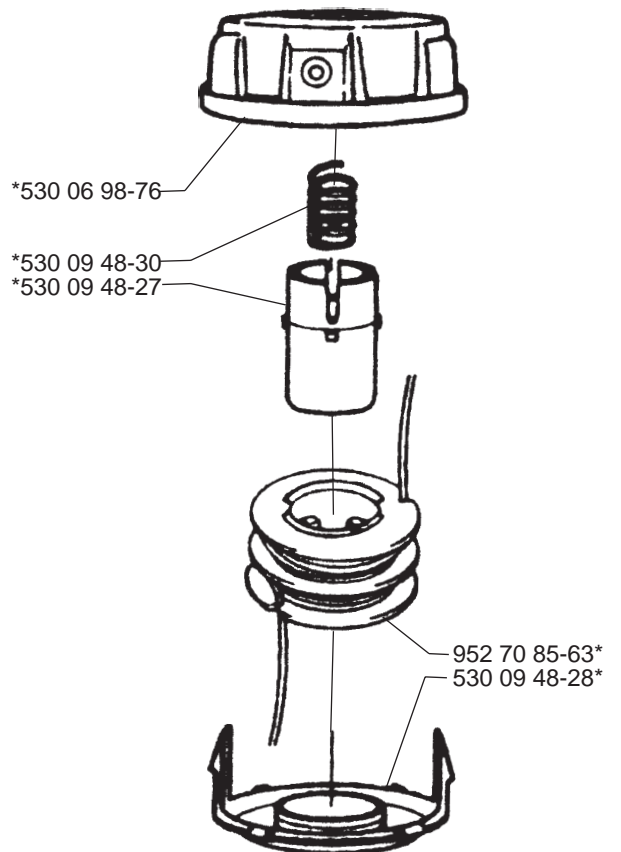

Trimmy S compl 508 01 01-02

Trimmy SII compl 502 26 08-01

Trimmy H2 M10 compl 531 00 38-81
Trimmy H2 M12 compl 531 00 38-64

Trimmy Hit Pro M10 compl 503 78 78-01

Superauto II compl 531 00 38-095

Tri Cut M10x1.25 (300mm) compl 531 00 38-11
Tri Cut M12x1.75 (300mm) compl 531 00 38-24

Trimmy Hit VI L *compl 952 71 55-81

Trimmy Hit VI R *compl 952 70 85-62

Guard compl 502 10 47-01

Guard compl 503 74 50-01

Supporting cup *compl 502 15 70-01

Trimmy cord

Product	Product No.
1,5 mm	
15 m blue	531 00 38-55
10 m reel for 300 S	506 68 26-01
10 m reel for Duo	964 63 57-00
10 st for 6 RC	531 00 38-51
2,0 mm	
15 m green	531 00 38-56
90 m green	531 00 38-57
2,4 mm	
15 m orange	531 00 38-58
90 m orange	531 00 38-59
240 m orange	531 00 38-60
3,0 mm	
15 m red	531 00 38-61
90 m red	531 00 38-62
240 m red	531 00 38-63
3,3 mm	
75 m white	502 26 19-03
Pre cut for Trimmy Fix	
20 strings 2,4 mm	502 13 86-01