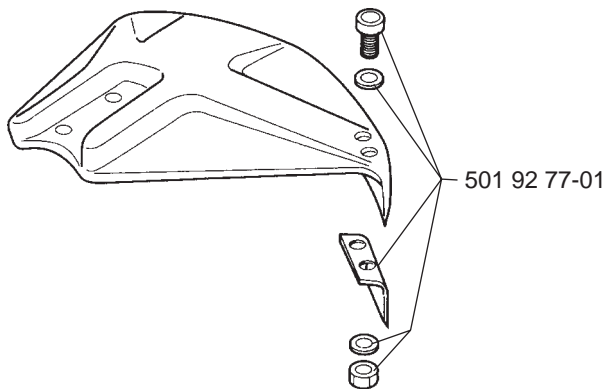

Trimmy S compl 508 01 01-02

Trimmy SII compl 502 26 08-01

Trimmy H2 M10 compl 531 00 38-81
Trimmy H2 M12 compl 531 00 38-64

Trimmy Hit Pro M10 compl 503 78 78-01

Superauto II compl 531 00 38-095

Tri Cut M10x1.25 (300mm) compl 531 00 38-11
Tri Cut M12x1.75 (300mm) compl 531 00 38-24

Trimmy Hit VI L *compl 952 71 55-81

Trimmy Hit VI R *compl 952 70 85-62

Guard compl 502 10 47-01

Guard compl 503 74 50-01

Supporting cup *compl 502 15 70-01

Trimmy cord

Product	Product No.
1,5 mm	
15 m blue	531 00 38-55
10 m reel for 300 S	506 68 26-01
10 m reel for Duo	964 63 57-00
10 st for 6 RC	531 00 38-51
2,0 mm	
15 m green	531 00 38-56
90 m green	531 00 38-57
2,4 mm	
15 m orange	531 00 38-58
90 m orange	531 00 38-59
240 m orange	531 00 38-60
3,0 mm	
15 m red	531 00 38-61
90 m red	531 00 38-62
240 m red	531 00 38-63
3,3 mm	
75 m white	502 26 19-03
Pre cut for Trimmy Fix	
20 strings 2,4 mm	502 13 86-01