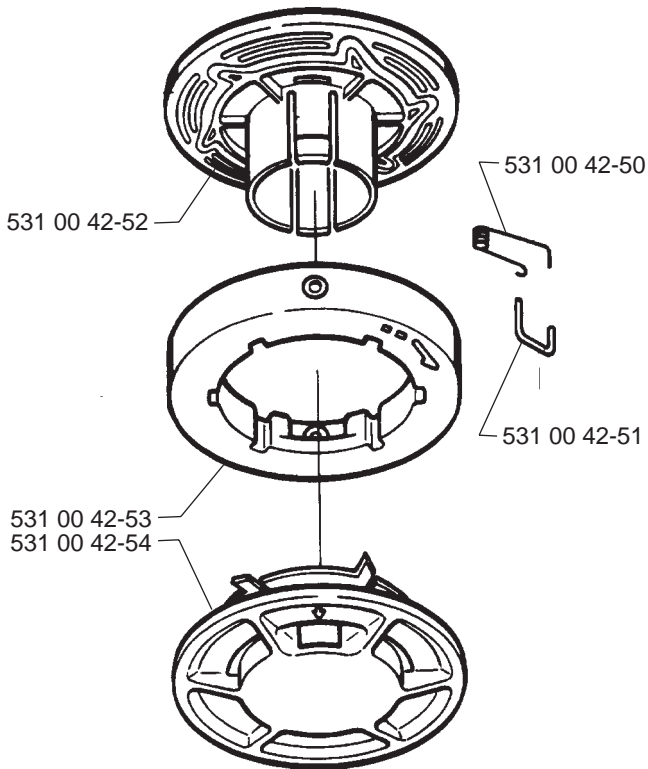

Trimmy S compl 508 01 01-02

Trimmy SII compl 502 26 08-01

Trimmy H2 M10 compl 531 00 38-81
Trimmy H2 M12 compl 531 00 38-64

Trimmy Hit Pro M10 compl 503 78 78-01

Superauto II compl 531 00 38-095

Tri Cut M10x1.25 (300mm) compl 531 00 38-11
Tri Cut M12x1.75 (300mm) compl 531 00 38-24

Trimmy Hit VI L *compl 952 71 55-81

Trimmy Hit VI R *compl 952 70 85-62

Guard compl 502 10 47-01

Guard compl 503 74 50-01

Supporting cup *compl 502 15 70-01

Trimmy cord

Product	Product No.
1,5 mm	
15 m blue	531 00 38-55
10 m reel for 300 S	506 68 26-01
10 m reel for Duo	964 63 57-00
10 st for 6 RC	531 00 38-51
2,0 mm	
15 m green	531 00 38-56
90 m green	531 00 38-57
2,4 mm	
15 m orange	531 00 38-58
90 m orange	531 00 38-59
240 m orange	531 00 38-60
3,0 mm	
15 m red	531 00 38-61
90 m red	531 00 38-62
240 m red	531 00 38-63
3,3 mm	
75 m white	502 26 19-03
Pre cut for Trimmy Fix	
20 strings 2,4 mm	502 13 86-01