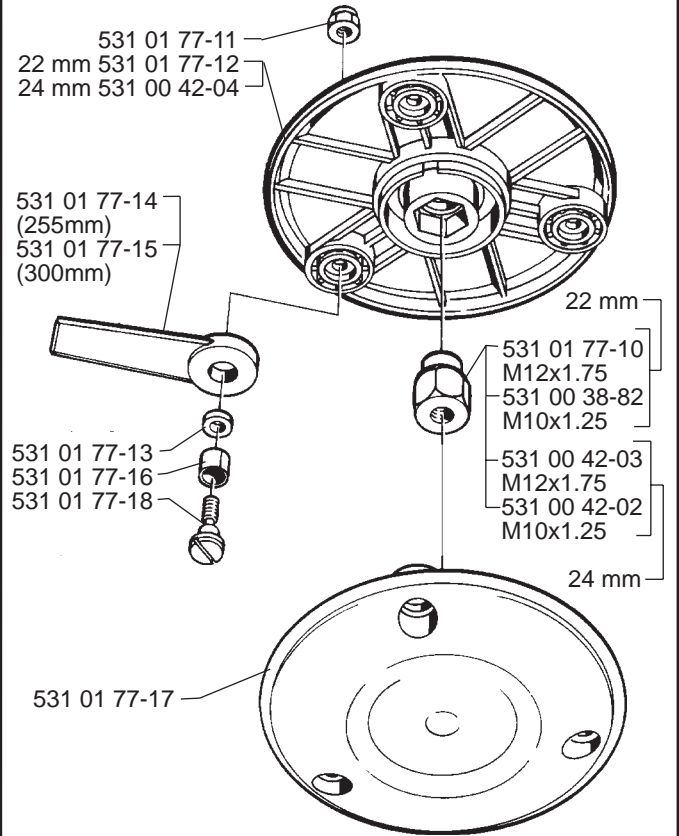

Trimmy S compl 508 01 01-02

Trimmy SII compl 502 26 08-01

Trimmy H2 M10 compl 531 00 38-81
Trimmy H2 M12 compl 531 00 38-64

Trimmy Hit Pro M10 compl 503 78 78-01

Superauto II compl 531 00 38-095

Tri Cut M10x1.25 (300mm) compl 531 00 38-11
Tri Cut M12x1.75 (300mm) compl 531 00 38-24

Trimmy Hit VI L *compl 952 71 55-81

Trimmy Hit VI R *compl 952 70 85-62

Guard compl 502 10 47-01

Guard compl 503 74 50-01

Supporting cup *compl 502 15 70-01

Trimmy cord

Product	Product No.
1,5 mm	
15 m blue	531 00 38-55
10 m reel for 300 S	506 68 26-01
10 m reel for Duo	964 63 57-00
10 st for 6 RC	531 00 38-51
2,0 mm	
15 m green	531 00 38-56
90 m green	531 00 38-57
2,4 mm	
15 m orange	531 00 38-58
90 m orange	531 00 38-59
240 m orange	531 00 38-60
3,0 mm	
15 m red	531 00 38-61
90 m red	531 00 38-62
240 m red	531 00 38-63
3,3 mm	
75 m white	502 26 19-03
Pre cut for Trimmy Fix	
20 strings 2,4 mm	502 13 86-01